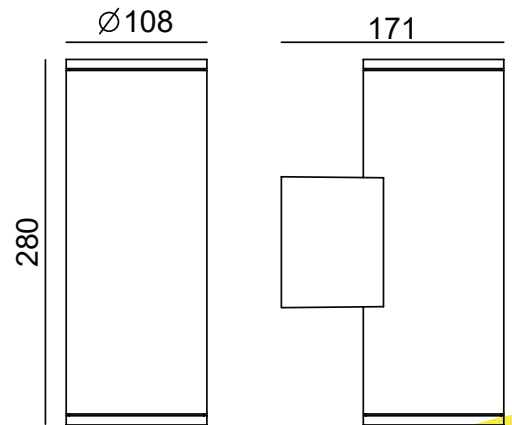

## SPECIFICATIONS

Product Code	KL-W016
Power	2*12W
Input	220-240V
Luminous flux	1400 lm
Color Temperature	2700k-6500k
Beam Angle	15°/23°/38°/45°/60°
Power factor	≥0.95
CRI	80
Finishing Colors	White/Silver Grey/Dark Grey/Black
LED Type	COB
IP Rating	IP65 Class 1
Size	280mm*171mm*Ø108mm
Warranty	3 years